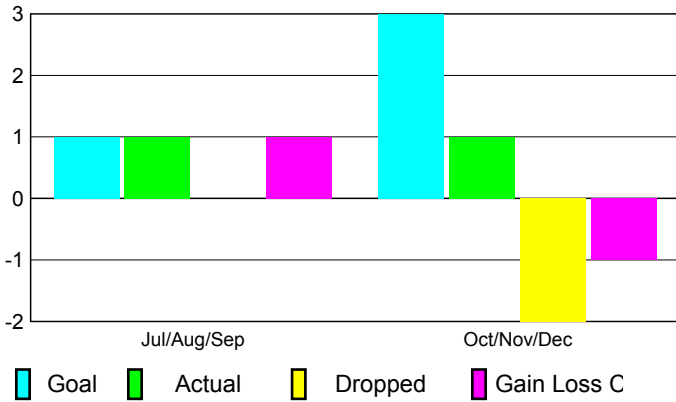

2010-2011 GMT Reports for District (or Undistricted) **District B 4**

GMT: **PEDRO A BOTELLO ORTIZ**

Location: **MEXICO**

GMT CA: **3**

CLUBS

Club Results
2010-2011

Clubs
2009-2010

Month	New Club Goal	Actual New Clubs	Actual Dropped Clubs	Gain/Loss of Clubs	Gain/Loss of Clubs
Jul/Aug/Sep	1	1	0	1	0
Oct/Nov/Dec	3	1	-2	-1	0
Totals	4	2	-2	0	0

Club Results 2010-2011

Goal, New, Dropped, Gain/Loss

Comparison of Club Gain/Loss

Current Year Compared to the Previous Year

YTD Status Quo Clubs 2010-2011

Status Quo Clubs Compared to Status Quo Members

MEMBERSHIP