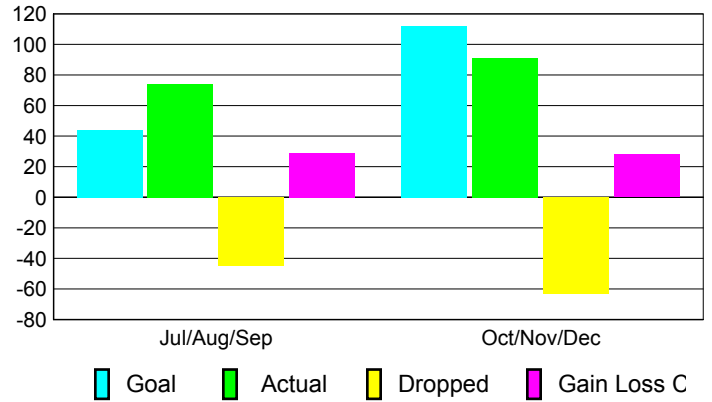

Membership Results 2010-2011

Goal, New, Dropped, Gain/Loss