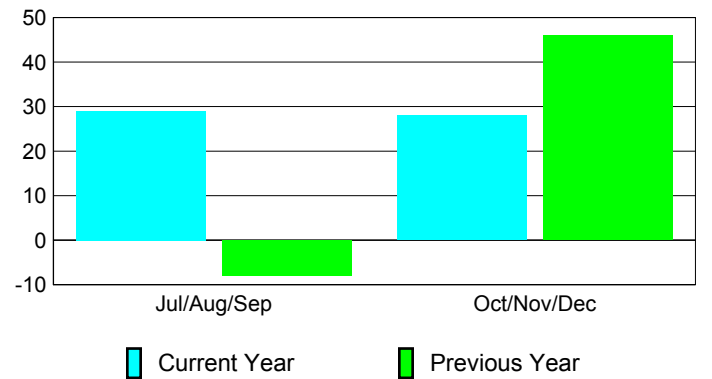

Comparison of Membership Gain/Loss

Current Year Compared to the Previous Year